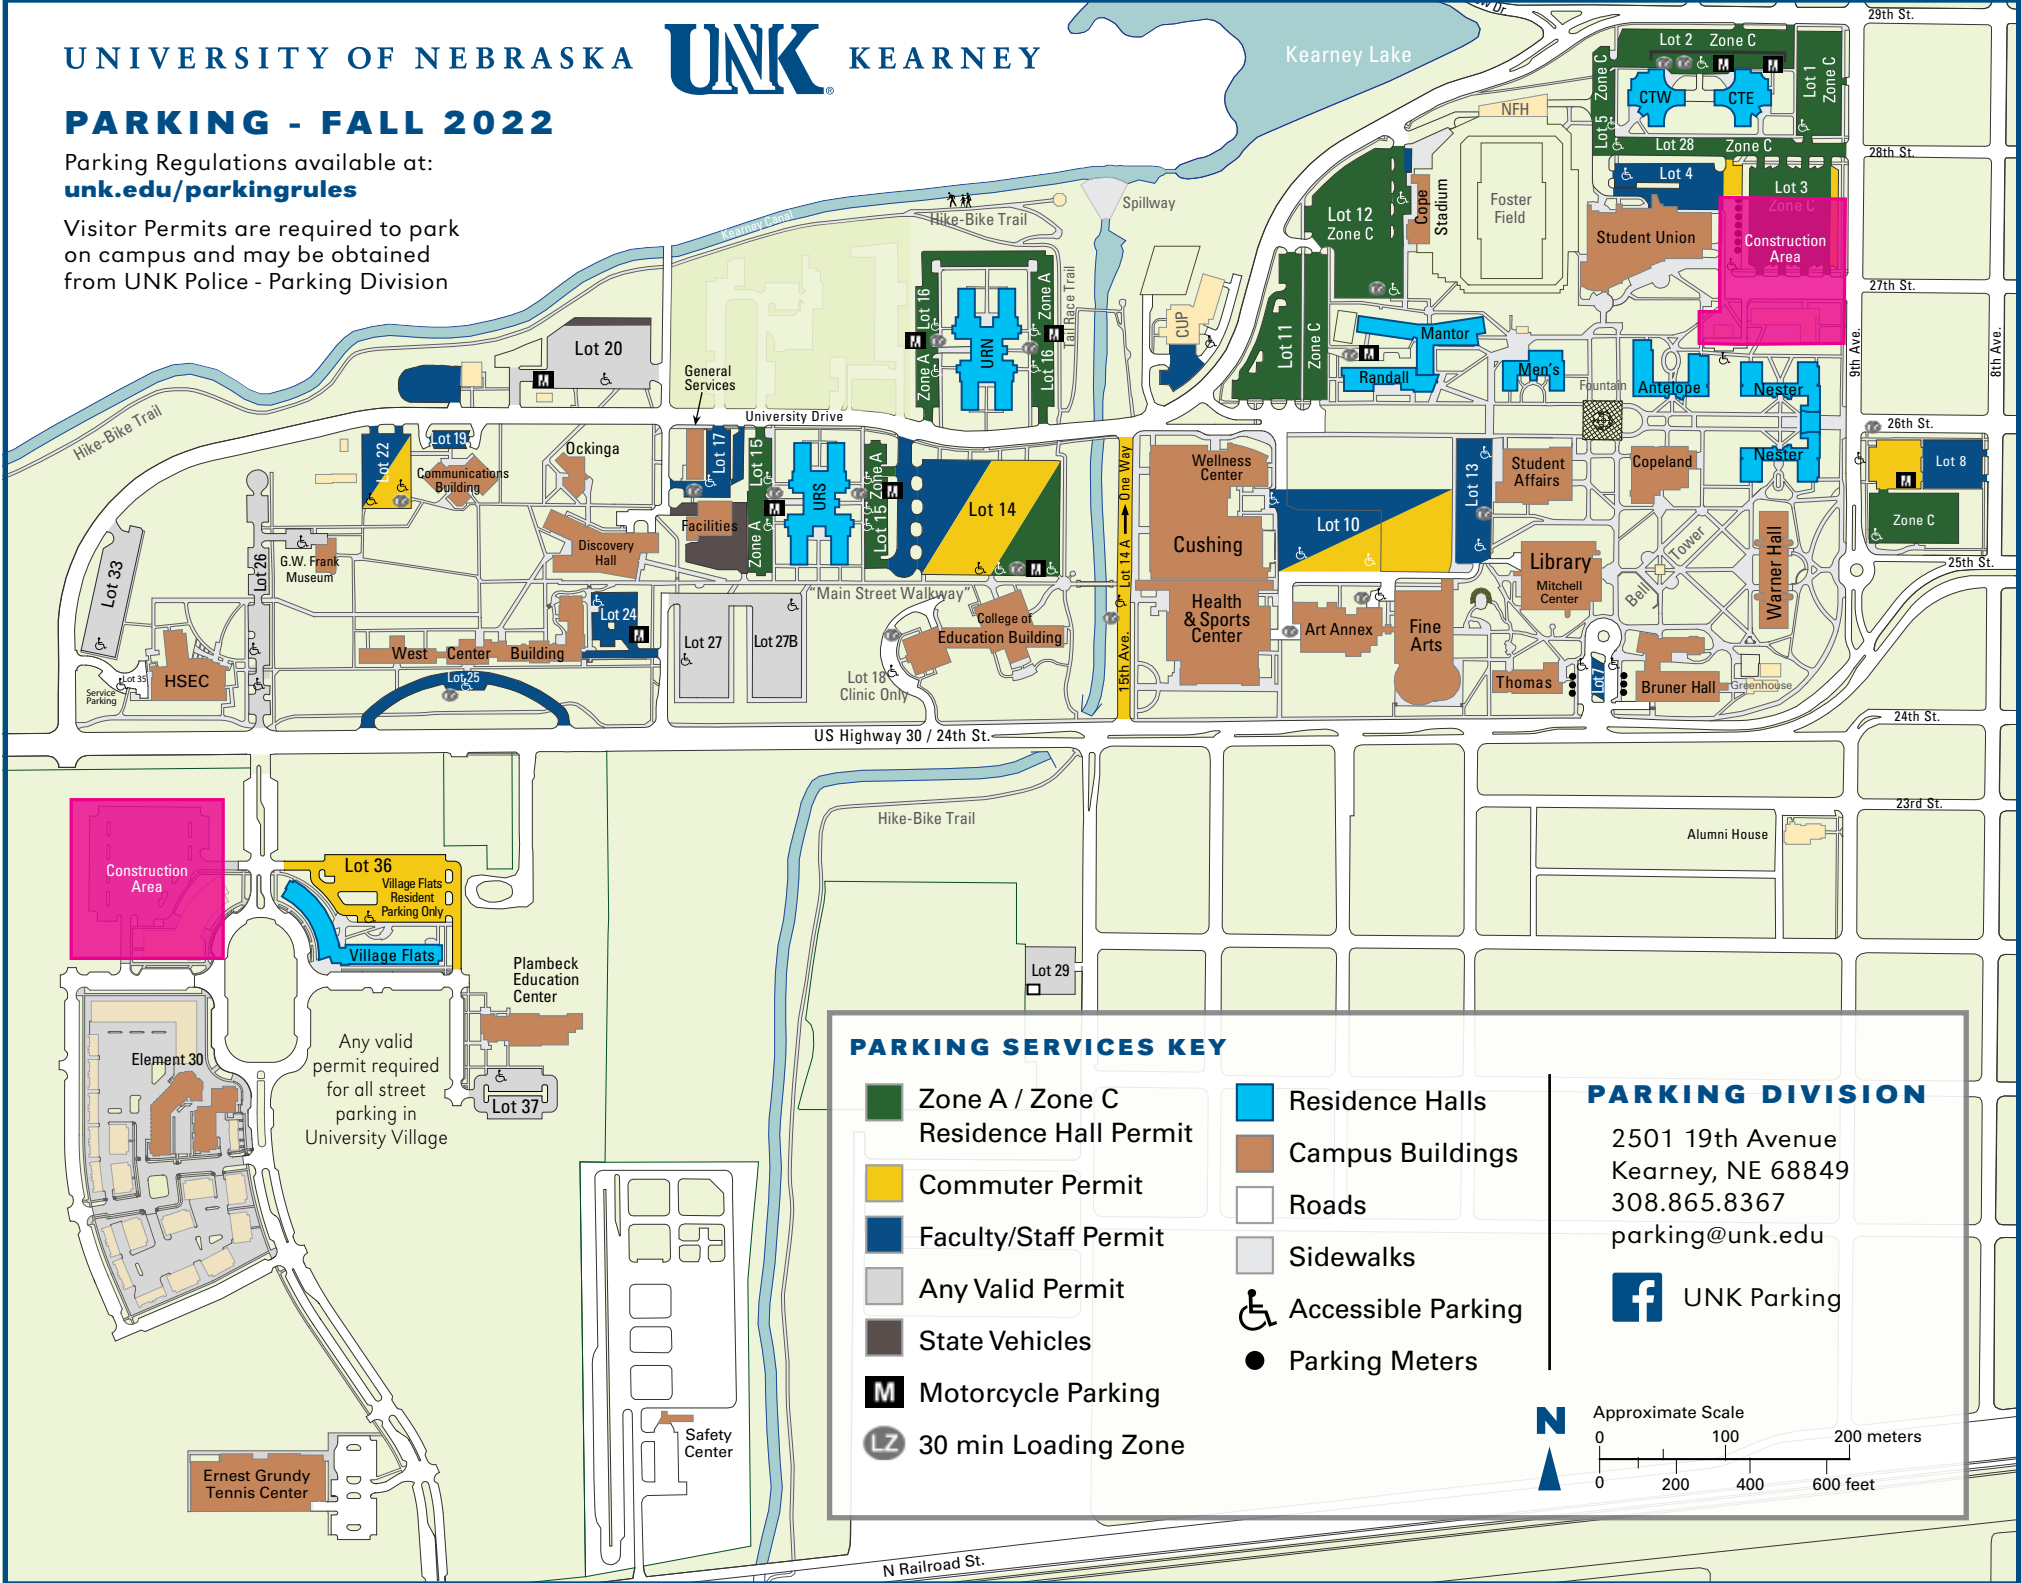

# PARKING - FALL 2022

Parking Regulations available at:  
[unk.edu/parkingrules](http://unk.edu/parkingrules)

Visitor Permits are required to park on campus and may be obtained from UNK Police - Parking Division

**PARKING SERVICES KEY**

- Zone A / Zone C Residence Hall Permit
- Commuter Permit
- Faculty/Staff Permit
- Any Valid Permit
- State Vehicles
- Motorcycle Parking
- 30 min Loading Zone
- Residence Halls
- Campus Buildings
- Roads
- Sidewalks
- Accessible Parking
- Parking Meters

**PARKING DIVISION**  
 2501 19th Avenue  
 Kearney, NE 68849  
 308.865.8367  
[parking@unk.edu](mailto:parking@unk.edu)  
 UNK Parking

Approximate Scale  
 0 100 200 meters  
 0 200 400 600 feet